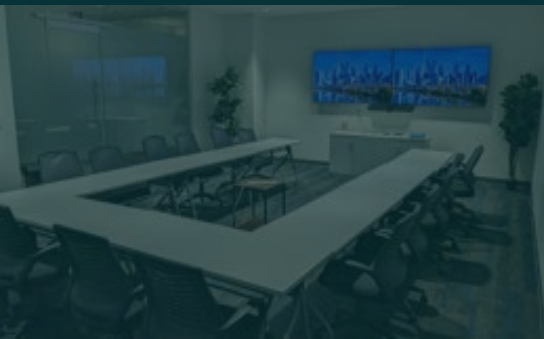

THE LIFE SCIENCES CENTER

LSPA's Member Clubhouse

Rooms & Availability

Board Room

1/2 Day - \$225

Full Day - \$375

State of the art Zoom Room capabilities

Seats 15 - 25 comfortably with multiple configurations

Seats 20 - 50 comfortably with multiple configurations

About the Center

As a Life Sciences PA member, you get exclusive access to our Life Sciences Center in King of Prussia, PA! The Center features an open, shared workspace and private conference and training rooms where our members can host networking and educational events, team meetings, client meetings and lunch and learns. In addition, the Center offers complimentary internet access and quiet secluded rooms for phone calls, videoconferences or teleconferences. It's truly the member clubhouse!