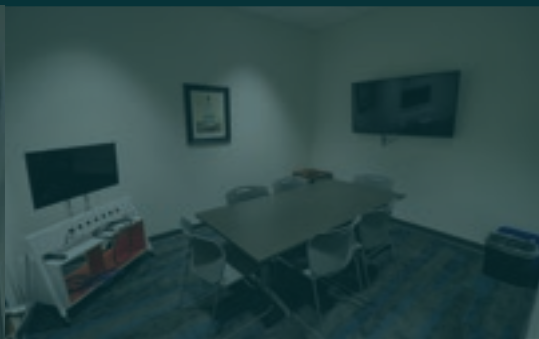

THE LIFE SCIENCES CENTER

LSPA's Member Clubhouse

Rooms & Availability

Board Room

1/2 Day - \$225

Full Day - \$375

State of the art Zoom Room capabilities

Seats 15 - 25 comfortably with multiple configurations

Huddle Rooms

2 Available

1/2 Day - \$150

Full Day - \$240

Seats up to 6 comfortably

Flex Space

**This space is exempt from the 2 hour complimentary fee*

This is a shared workspace available for individual drop-ins, always complimentary. This area is also available for full space rental. Please email Kelly Carota (kcarota@lifesciencespa.org) to inquire about pricing.

Seats 20 - 50 comfortably with multiple configurations

About the Center

As a Life Sciences PA member, you get exclusive access to our Life Sciences Center in King of Prussia, PA! The Center features an open, shared workspace and private conference and training rooms where our members can host networking and educational events, team meetings, client meetings and lunch and learns. In addition, the Center offers complimentary internet access and quiet secluded rooms for phone calls, videoconferences or teleconferences. It's truly the member clubhouse!