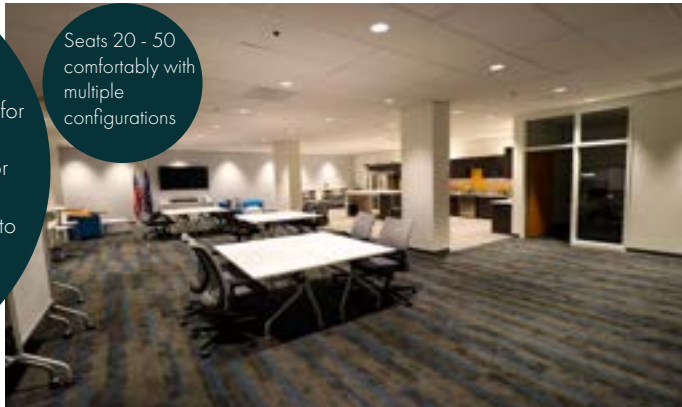

THE LIFE SCIENCES CENTER

LSPA's Member Clubhouse

Rooms & Availability

Board Room

1/2 Day - \$225

Full Day - \$375

State of the art Zoom Room capabilities

Seats 15 - 25 comfortably with multiple configurations

Huddle Rooms

2 Available

1/2 Day - \$150

Full Day - \$240

Seats up to 6 comfortably

Flex Space

**This space is exempt from the 2 hour complimentary fee*

This is a shared workspace available for individual drop-ins, always complimentary. This area is also available for full space rental. Please email Kelly Carota (kcarota@lifesciencespa.org) to inquire about pricing.

Seats 20 - 50 comfortably with multiple configurations

About the Center

As a Life Sciences PA member, you get exclusive access to our Life Sciences Center in King of Prussia, PA! The Center features an open, shared workspace and private conference and training rooms where our members can host networking and educational events, team meetings, client meetings and lunch and learns. In addition, the Center offers complimentary internet access and quiet secluded rooms for phone calls, videoconferences or teleconferences. It's truly the member clubhouse!